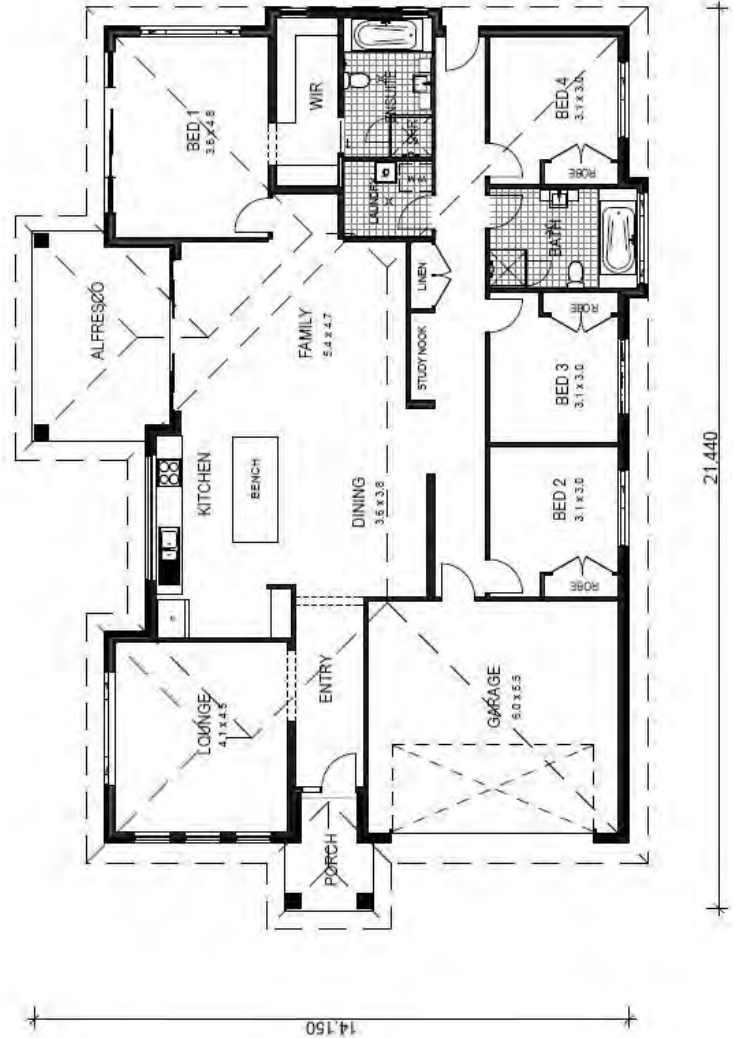

HOME PACKAGE

AVAILABLE ON YOUR OWN LAND

Or we can find the land for you

\$324,148

SHEARWATER 27

Heron Facade

253.10m²

HOME PACKAGE

AVAILABLE ON YOUR OWN LAND

PACKAGE INCLUDES:

- Provisional Site Costs, BASIX, and Council Costs
- Truecore Steel Frame & Trusses
- Termimesh Pest Control
- Colorbond Roof with Anticon Blanket
- Flyscreens to all Windows
- Flydoors to All Sliding Doors
- Actron Ducted Air Conditioning
- 900mm Westinghouse Appliances-
Cooktop, Oven, Rangehood, Microwave
- Stainless Steel Dishlex Dishwasher
- 20mm Caesarstone Benchtops to
Kitchen with Waterfall Ends to Island
- Floor Coverings (Carpet & Tiles)
- Concrete Driveway
- Hume 1200mm Stained Entrance Door
- Alfresco with Concrete Slab
- Overhead Cupboards with Sheen Finish
- Automatic Sectional Panelift Colorbond
Garage Door with 2 Remotes
- Personal Colour Consultation
- PGH Certified Brick Cleaning
- **Plus many more quality inclusions!**