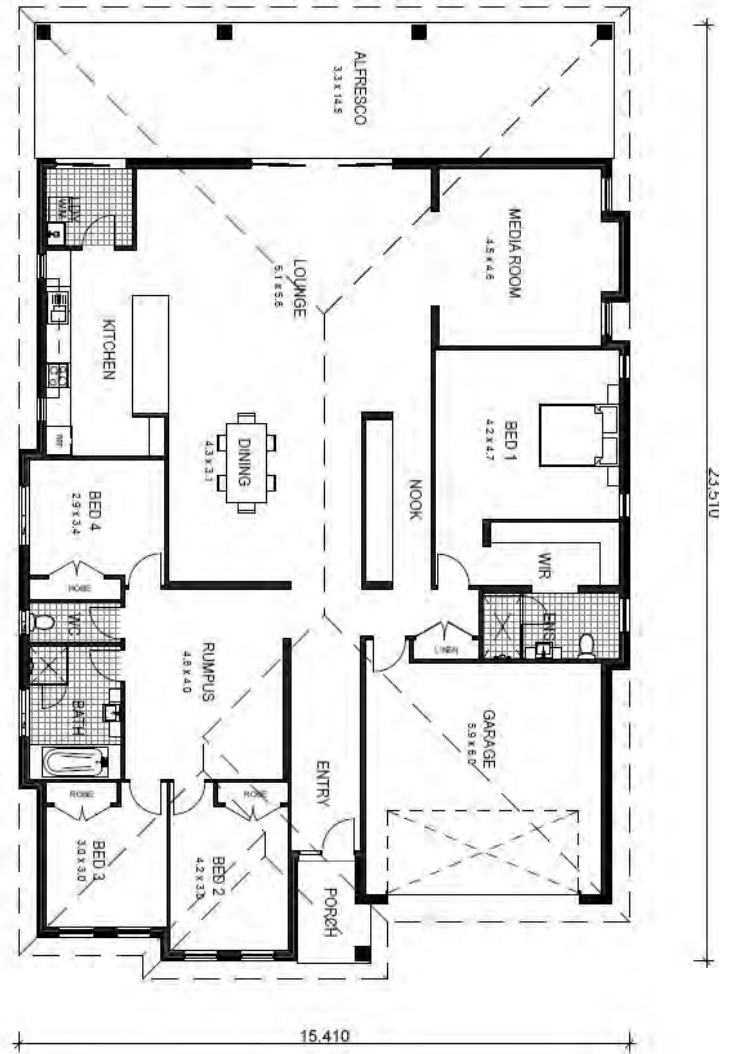

HOME PACKAGE

AVAILABLE ON YOUR OWN LAND

Or we can find the land for you

\$418,278

CORELLA GRANDE

Heron Facade

339.07m²

HOME PACKAGE

AVAILABLE ON YOUR OWN LAND

PACKAGE INCLUDES:

- Provisional Site Costs, BASIX, and Council Costs
- Truecore Steel Frame & Trusses
- Termimesh Pest Control
- Colorbond Roof with Anticon Blanket
- Flyscreens to all Windows
- Flydoors to All Sliding Doors
- Actron Ducted Air Conditioning
- 900mm Westinghouse Appliances-
Cooktop, Oven, Rangehood, Microwave
- Stainless Steel Dishlex Dishwasher
- 20mm Caesarstone Benchtops to Kitchen with Waterfall Ends to Island
- Floor Coverings (Carpet & Tiles)
- Concrete Driveway
- Hume 1200mm Stained Entrance Door
- Alfresco with Concrete Slab
- Overhead Cupboards with Sheen Finish
- Automatic Sectional Panelift Colorbond Garage Door with 2 Remotes
- Personal Colour Consultation
- PGH Certified Brick Cleaning
- **Plus many more quality inclusions!**