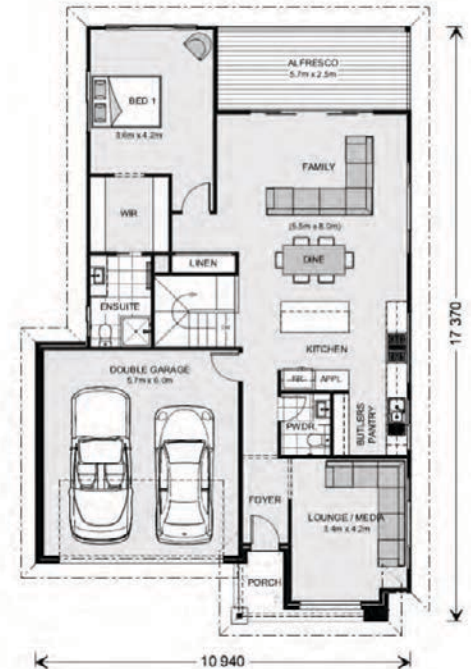

HOUSE & LAND PACKAGE

INGLEWOOD 247

\$839,900.00

Lot 210 Pitt Street
Billy's Lookout
TERALBA

Lot size: 1256sqm
House Size: 247m²

Package Includes:

- Lifestyle Inclusions
- Ducted Air Conditioning
- Standard site costs and basix
- Concrete driveway
- Internal & external floor coverings
- Flyscreens to all windows
- Colourbond roof with anticon blanket
- 20mm Caesarstone bench top